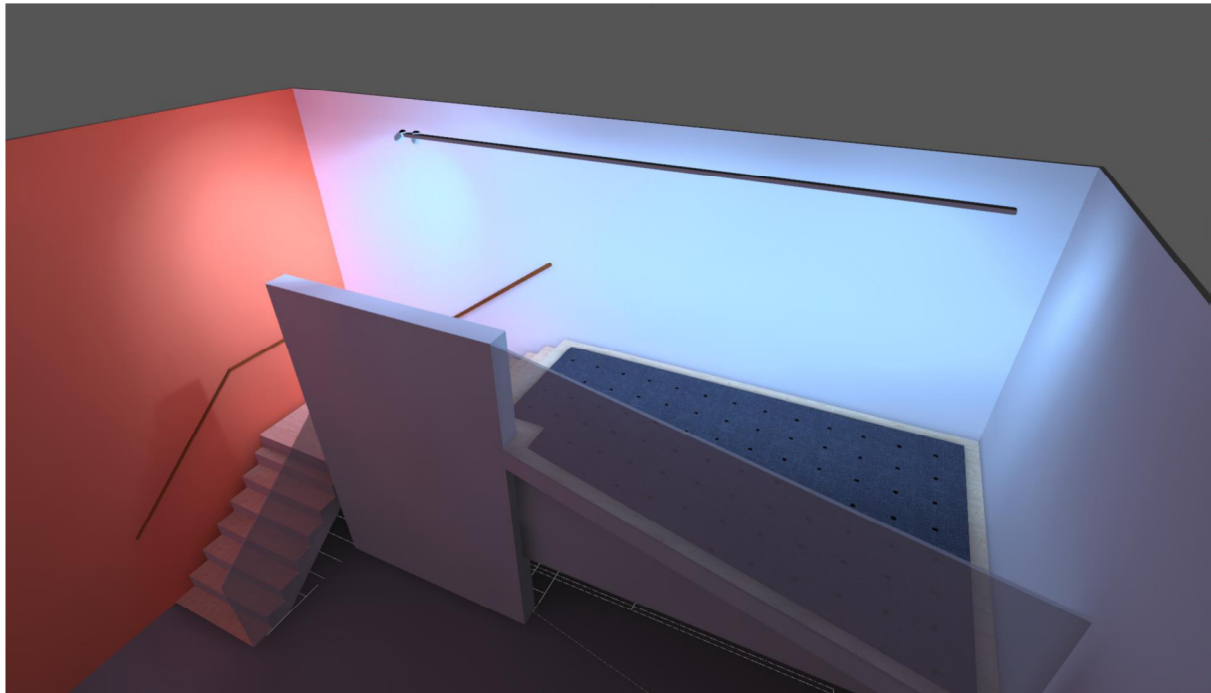

PHOENIX CINEMA – NEW GALLERY WALL LIGHTING

Computer generated impression showing proposed LED lighting in ceiling track to give illumination to main wall of gallery with spot lights over stairs to illuminate end wall.

EAST FINCHLEY
OPEN ARTISTS

The East Finchley Open Artists group was launched in 2004. Open to all creative individuals who make art and craft and want to develop their ideas together. We are friendly, diverse and committed and active in the local community. We have a membership of sixty people who create artwork in a wide range of media: painting, printmaking, ceramics, jewellery, photography, sculpture, textiles, glass, mixed media & basketry.

www.eastfinchleyopen.org.uk